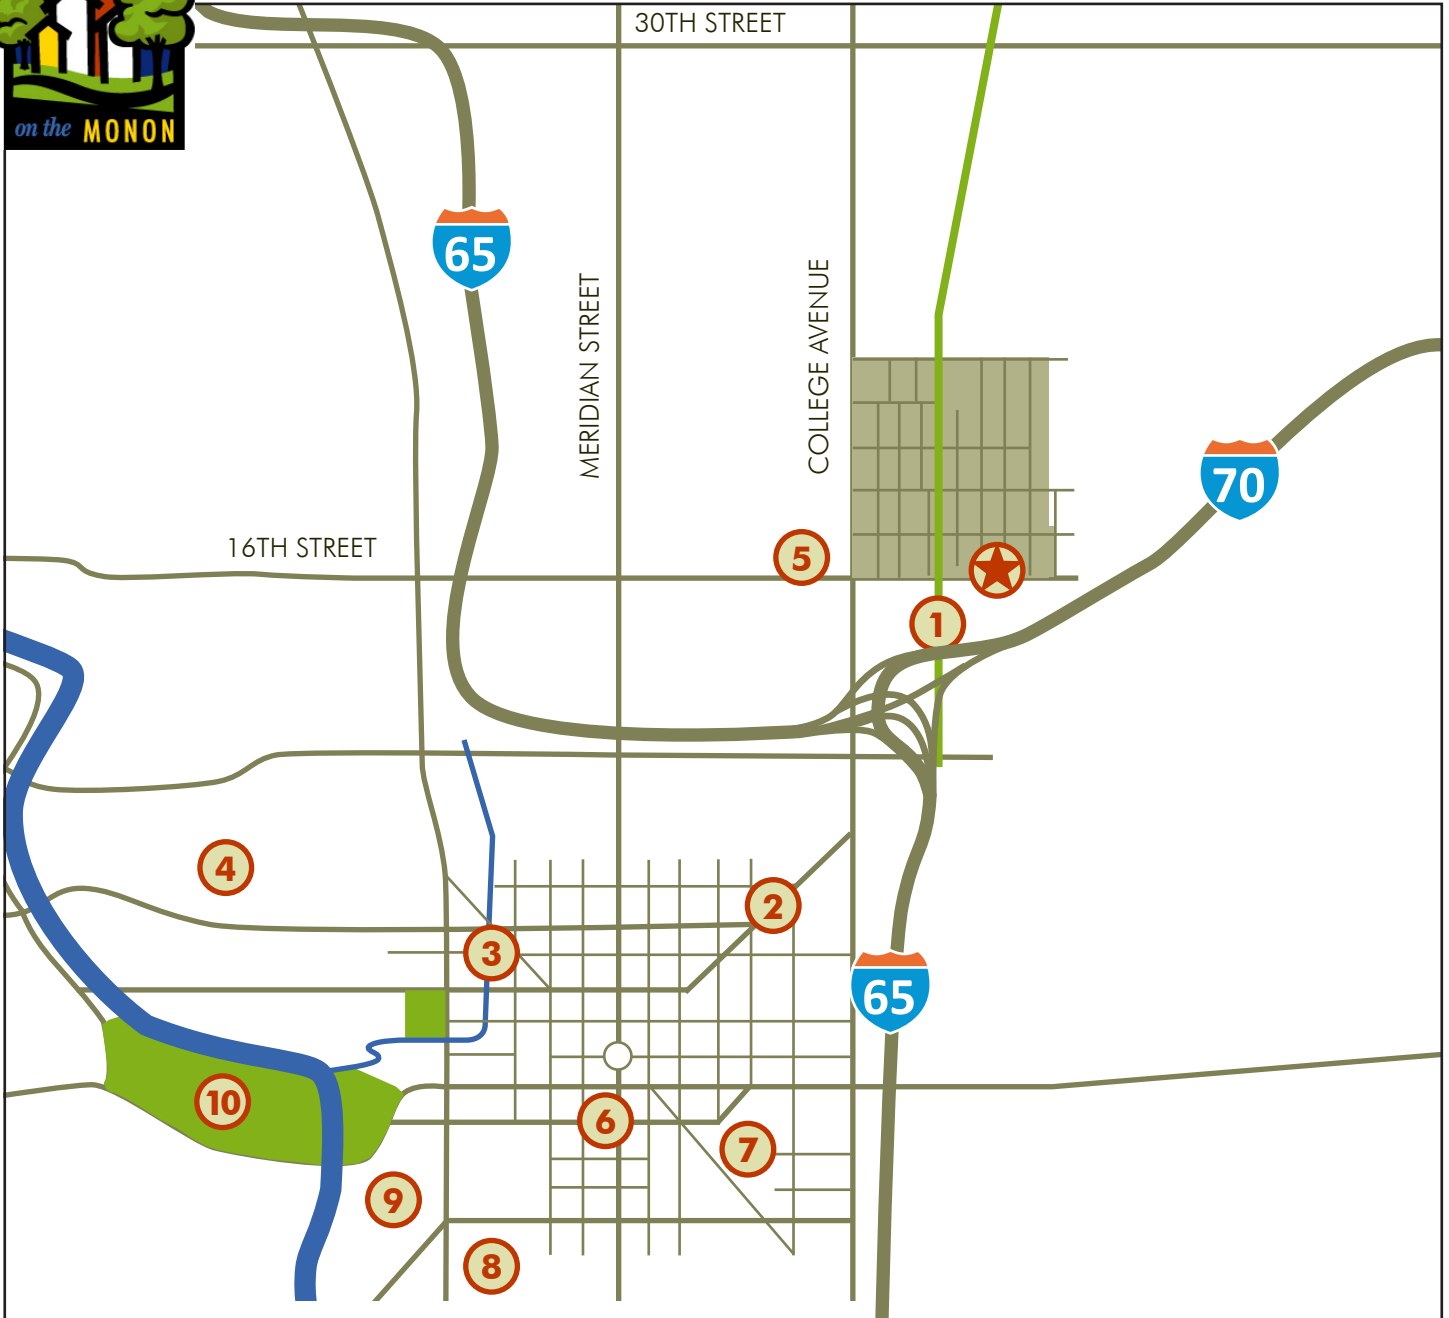

LOCATION MAP

-  TARGET AREA
-  WELCOME CENTER
-  1 MONON TRAIL
-  2 MASS AVE
-  3 CANAL
-  4 IUPUI
-  5 KROGER
-  6 CIRCLE CENTRE MALL
-  7 CONSECO FIELDHOUSE
-  8 LUCAS OIL STADIUM
-  9 VICTORY FIELD
-  10 WHITE RIVER STATE PARK

DRIVING DIRECTIONS

To the Martindale on the Monon Welcome Center
1236 E 16th Street
Indianapolis, IN 46202

FROM THE NORTH

Take I-65 S to the Meridian Street exit
Turn left (north) onto Meridian Street
Turn right (west) onto 16th Street
Head over the Monon Trail
The Welcome Center will be at the corner of 16th Street and Columbia Avenue

FROM THE EAST

Take I-70 W to I-65 N
Follow I-65 N to Meridian Street exit
Turn right (north) onto Meridian Street
Turn right (west) onto 16th Street
Head over the Monon Trail
The Welcome Center will be at the corner of 16th Street and Columbia Avenue

FROM THE WEST

Take I-70 E to I-65 N
Follow I-65 N to the Market Street Exit
Turn left (west) onto Market Street
Turn right (north) onto College Avenue
Turn right (east) onto 16th Street
Head over the Monon Trail
The Welcome Center will be at the corner of 16th Street and Columbia Avenue