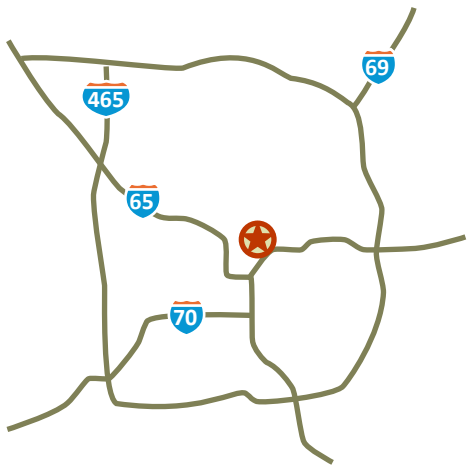

LOCATION MAP

-  TARGET AREA
-  WELCOME CENTER
-  1 MONON TRAIL
-  2 MASS AVE
-  3 CANAL
-  4 IUPUI
-  5 KROGER
-  6 CIRCLE CENTRE MALL
-  7 CONSECO FIELDHOUSE
-  8 LUCAS OIL STADIUM
-  9 VICTORY FIELD
-  10 WHITE RIVER STATE PARK

DRIVING DIRECTIONS

To the Martindale on the Monon Welcome Center
1236 E 16th Street
Indianapolis, IN 46202

FROM THE NORTH

Take I-65 S to the Meridian Street exit
Turn left (north) onto Meridian Street
Turn right (west) onto 16th Street
Head over the Monon Trail
The Welcome Center will be at the corner of 16th Street and Columbia Avenue

FROM THE EAST

Take I-70 W to I-65 N
Follow I-65 N to Meridian Street exit
Turn right (north) onto Meridian Street
Turn right (west) onto 16th Street
Head over the Monon Trail
The Welcome Center will be at the corner of 16th Street and Columbia Avenue

FROM THE WEST

Take I-70 E to I-65 N
Follow I-65 N to the Market Street Exit
Turn left (west) onto Market Street
Turn right (north) onto College Avenue
Turn right (east) onto 16th Street
Head over the Monon Trail
The Welcome Center will be at the corner of 16th Street and Columbia Avenue